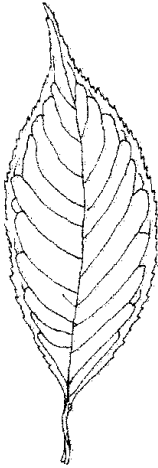

Higin cherry

GENERAL DESCRIPTION: Along with *P. sargentii* the Higin Cherry is a very adaptable long lived cherry. It provides an attractive display of white to pinkish flowers in April before the leaves emerge. It is moderate in size (20-40' high) and upright and somewhat open spreading habit that fits in well with other plantings. The leaves are moderate in size and turn an attractive yellow in the fall. The bark is a weeping gray-brown with horizontal lenticles that gives it winter interest. The actual species is not often found in gardens, rather the several cultivars especially 'Pendula' which is a favorite weeping form and is often the scion for the small weeping cherries that are so common in small landscapes.

HABIT AND SIZE: 20-40' high and 15-30' wide with an upright spreading to rounded form. It has a forked trunk and erect twiggy branches with slender whip-like twigs.

LANDSCAPE VALUE: Excellent for the smaller landscape and massed in the larger landscape. Wonderful early spring flowers, open habit, attractive bark. Cultivars excellent.

LEAVES: 1.5-3" long and 1-2" wide, lanceolate to ovate-lanceolate or ovate, abruptly acuminate or short-pointed, narrowed to the base. The margins are doubly sharp-serrate. The color is lustrous green on top and dull with hairs on the veins underneath. The petioles are short and they and the margins are without glands.

FLOWERS: Rose family type 5 parted flowers, 0.5-1" pink to white, on 1" long hairy pedicels, in 2-5 flowered umbels before the foliage emerges in Late March to early April. The bud scales do not enlarge and the sepals are reddish and narrow, cylindrical or somewhat enlarged at the base.